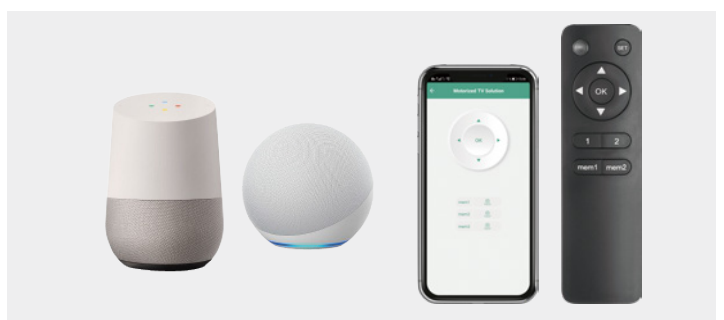

SH 46MX Motorized TV Lift Stand

Minimalist and hidden style integrates a TV into many locations

Screen Size
37" ~ 80"

VESA Compatible
200x200 200x300 300x200
200x400 400x200 300x300
300x400 400x300 600x200
350x350 400x400 600x300
600x400

Weight Capacity
**60kg/
132lbs**

Profile to Wall
**120mm/
4.7"**

Curved TV

Customizable TV stand lift range makes seamlessly concealment.

Control via:
a. Amazon Alexa Google Home
b. Remote Control
c. Tuya APP