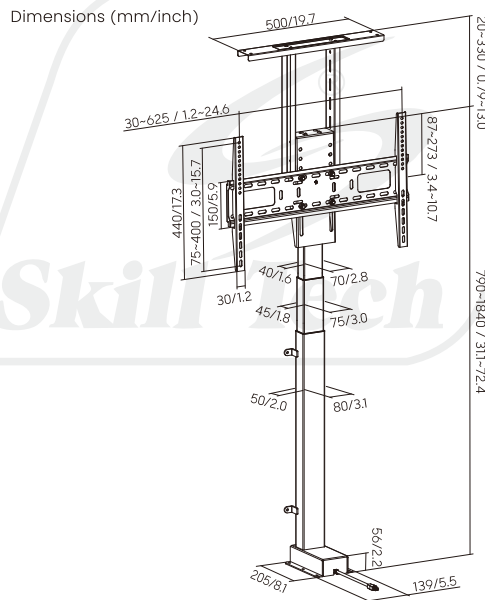

SH 46MX Motorized TV Lift Stand

Minimalist and hidden style integrates a TV into many locations

Screen Size
37" ~ 80"

VESA Compatible
200x200 200x300 300x200
200x400 400x200 300x300
300x400 400x300 600x200
350x350 400x400 600x300
600x400

Weight Capacity
**60kg/
132lbs**

Profile to Wall
**120mm/
4.7"**

Curved TV

Customizable TV stand lift range makes seamlessly concealment.

Control via:
a. Amazon Alexa Google Home
b. Remote Control
c. Tuya APP